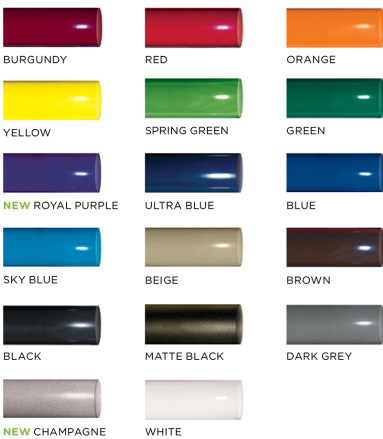

### Standard Powder Coat Colors