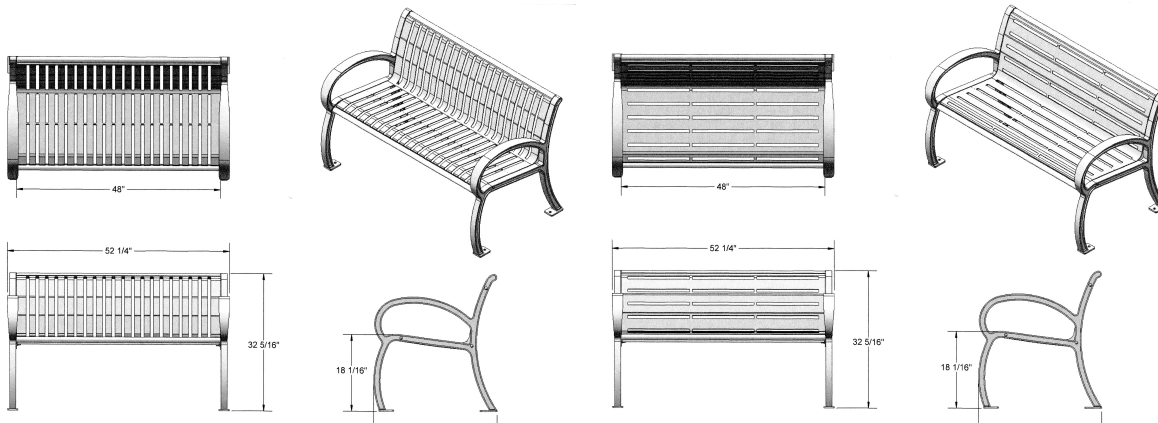

### Standard Powder Coat Colors

### 4 Ft. Wilmington Cast Aluminum Bench - Portable/Surface Mount.

- 110 - 175 Lbs.
- Available in 4', 6', 8' lengths.
- Bolt together design.
- Seat/back is made from 12 gauge die formed flat steel plate with precision punched design.
- Vertical or horizontal slats.
- 17 Powder coated finishes.
- Portable and/or surface mount.
- All stainless steel hardware.
- Some assembly required.

**Item #:** US 974

Model Number	Description
US 974-S4	4' Wilmington Bench, 110 Lbs., Vertical Slats.
US 974-S6	6' Wilmington Bench, 135 Lbs., Vertical Slats.
US 974-S8	8' Wilmington Bench, 170 Lbs., Vertical Slats.
US 974-HS4	4' Wilmington Bench, 115 Lbs., Horizontal Slats.
US 974-HS6	6' Wilmington Bench, 145 Lbs., Horizontal Slats.
US 974-HS8	8' Wilmington Bench, 175 Lbs., Horizontal Slats.