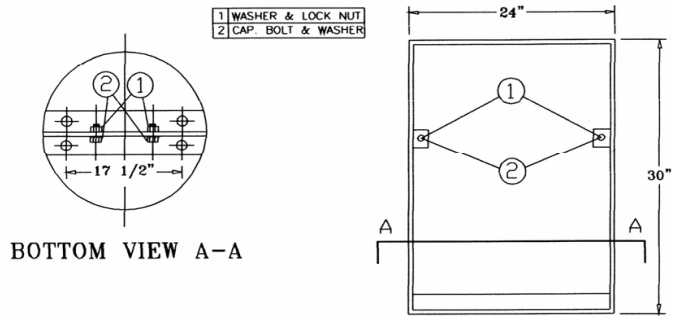

32 Gallon Classic Trash Receptacle.

- 75 lbs.
- Polyethylene coated ribbed steel.
- Flat lid/dome top and liner sold separately. Dome top and liner come in limited colors. 8" Lid opening can be purchased with or without ash bonnet or rain bonnet.
- Also available in 22 gallon receptacle.
- Mounting options available.

Item #: WC TC32

Receptacle Tops and Mounting

Dome Top Flat Top with Rain & Ash Bonnet

Flat Top with 8" & 14" Opening

Surface & Inground Mounts

Textured Polyethylene Colors

Thermoplastic Color Options