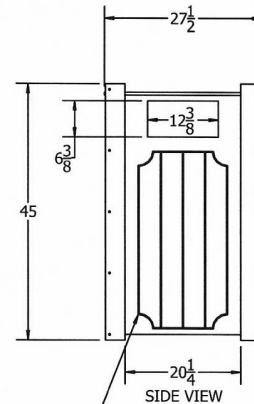

Resinwood Slat Colors

ROUTED DECORATIVE PATTERN