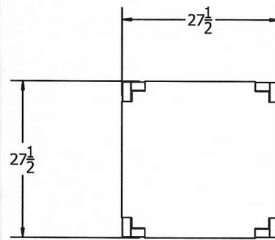

Item #: JP PB32RID

Resinwood Slat Colors

Cedar

Green

Gray

Brown

ROUTED DECORATIVE PATTERN