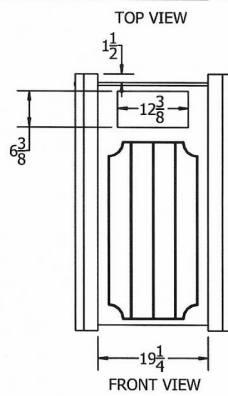

Resinwood Slat Colors

ROUTED DECORATIVE PATTERN