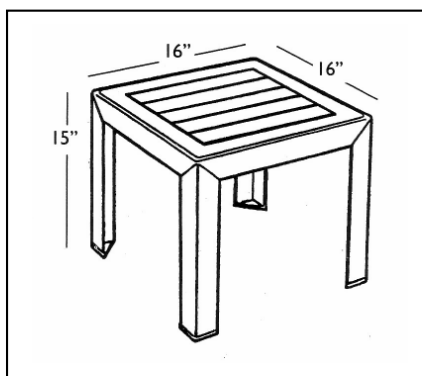

Bahia Side Table

- *Masterpack of 1.*
- 4.0 Lbs.
- 16" x 16" Square x 15" High.
- One piece construction.
- 100% Prime resin.
- UV inhibitors.
- *$50.00 charge for orders under $500.00.*

Item #: GR BST

White