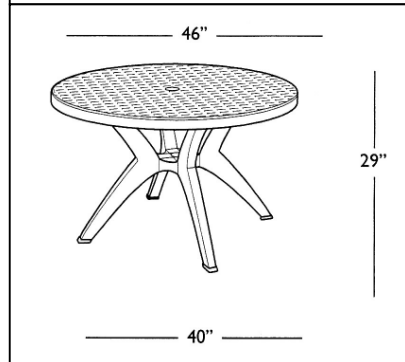

Ibiza Table Colors