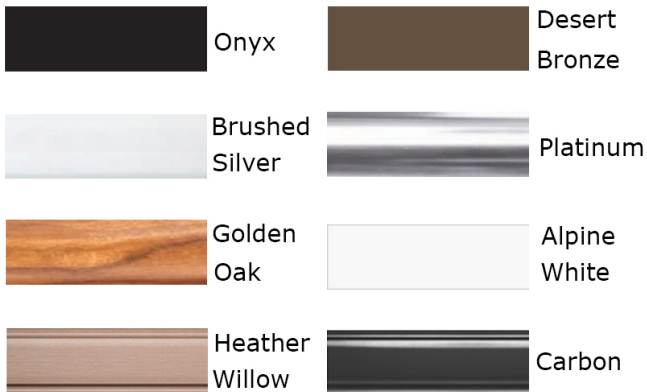

**7 1/2 Ft. Aluminum Umbrella**  
 – **Fiberglass Ribs. Crank up style with tilt.**

- (8) 12 mm fiberglass ribs.
- 1 1/2" Diameter 2.3 mm thick 2 piece aluminum pole.
- Crank up style with tilt.
- Frame Colors: Onyx, Black, Desert Bronze, Brushed Silver, Platinum, Golden Oak, Alpine White Heather Willow, Carbon.
- 100% Acrylic fabric with white trim.

**Item #:** FF FSU7.5UPC

**Frame Finishes**

**9 Oz. Marine Grade Acrylic Fabric**

National Outdoor Furniture  
 1210 W. Main Street #296  
 Riverhead, N.Y. 11901

PHONE (888) 663-4621  
 E-MAIL [nofinc1@gmail.com](mailto:nofinc1@gmail.com)  
[www.nationaloutdoorfurniture.com](http://www.nationaloutdoorfurniture.com)