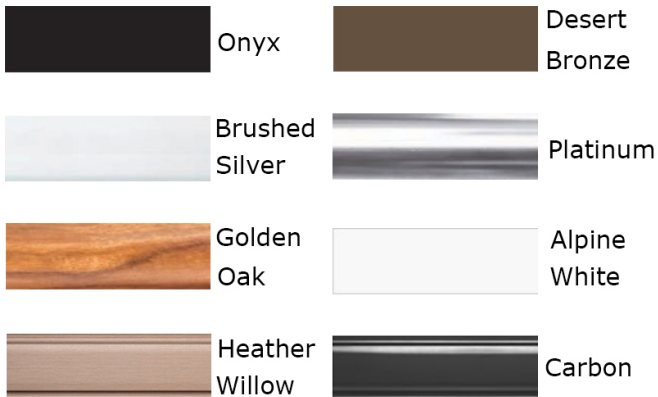

9 Ft. Aluminum Market Umbrella – Fiberglass Ribs. Crank up style with auto tilt.

- (8) 12 mm fiberglass ribs.
- 2.3 mm thick 2 piece aluminum pole. 1 1/2" diameter center pole.
- Crank up style with auto tilt.
- Frame Colors: Onyx, Desert Bronze, Brushed Silver, Platinum, Golden Oak, Alpine White, Heather Willow, Carbon.
- 100% Acrylic fabric.

Item #: FF FMU9AT

Frame Finishes

9 Oz. Marine Grade Acrylic Fabric