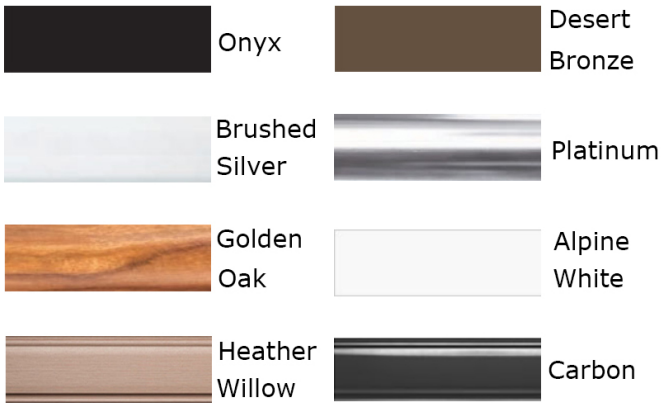

7 1/2 Ft. Square Greenwich Heavy Duty Aluminum Market Umbrella – Pulley Lift.

- (4)1/8" thick square aluminum ribs.
- 1/8" Thick aluminum 2 pc. pole. Lower pole is 1 1/2" O.D.
- No tilt.
- Heavy rope and pulley lift system.
- Stainless steel hardware.
- Powder coated frame.
- 100% Acrylic fabric

Item #: FF CAM7.5S

Frame Finishes

9 Oz. Marine Grade Acrylic Fabric