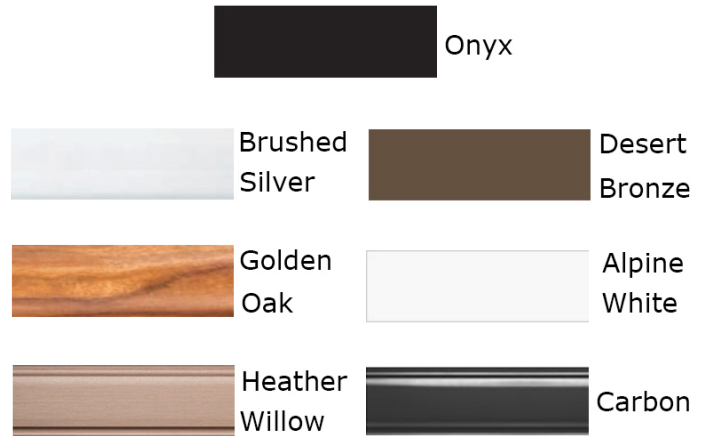

Frame Finishes