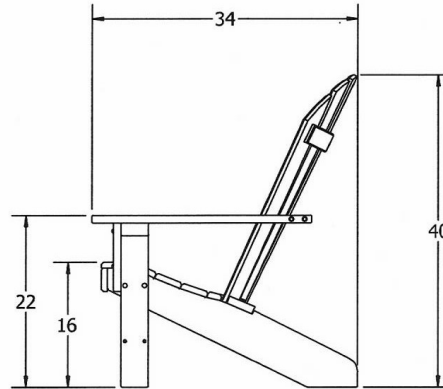

National Outdoor Furniture
1210 W. Main Street #296
Riverhead, N.Y. 11901

PHONE (888) 663-4621
E-MAIL nofinc1@gmail.com
www.nationaloutdoorfurniture.com