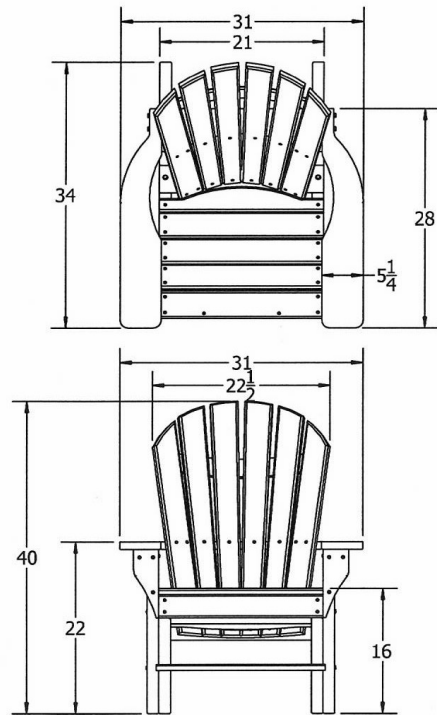

National Outdoor Furniture
1210 W. Main Street #296
Riverhead, N.Y. 11901

PHONE (888) 663-4621
E-MAIL nofinc1@gmail.com
www.nationaloutdoorfurniture.com