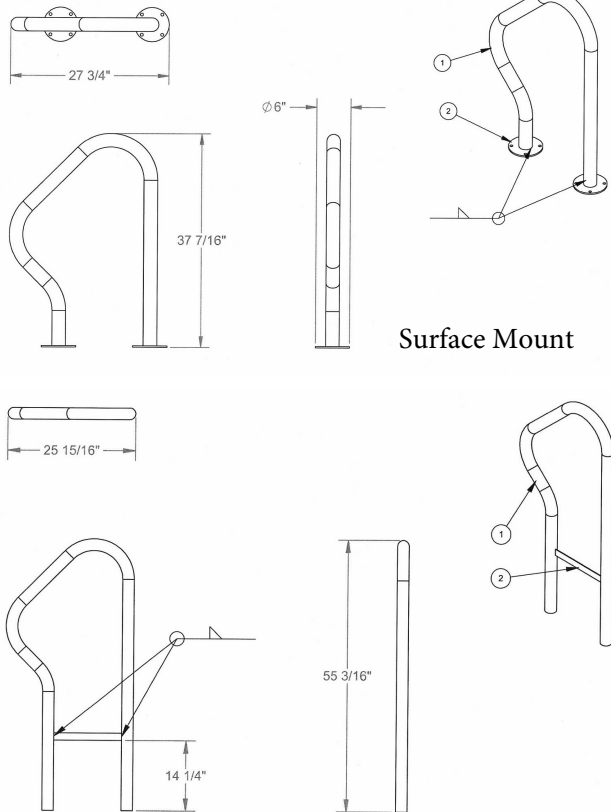

**Slope Bike Rack**

- 26 and 30.4 Lbs.
- 27 3/4" Wide x 37 7/16" High.
- Heavy walled steel tubing.
- 6" Round .25 plate for surface mounting rack.
- Zinc rich primer TGIC epoxy powder coating.
- Available in surface (shown) or inground mount.
- Mounting hardware not included.
- One year warranty.

**NOF#** WC BKSP

WC BKSPSM	Slope Bike Rack, 26 Lbs. – Surface Mount.
WC BKSPIG	Slope Bike Rack, 30.4 Lbs. – Inground Mount.

**Powder Coat Gloss Finishes**

Surface Mount

National Outdoor Furniture  
1210 W. Main Street #296  
Riverhead, N.Y. 11901