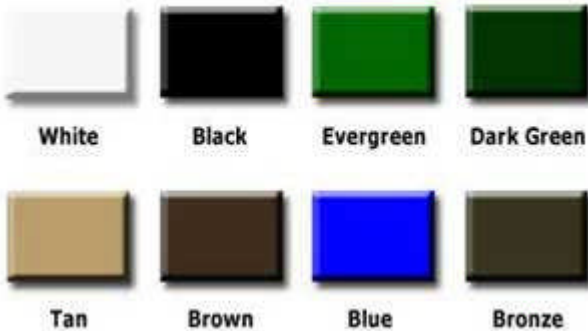

Powder Coated Finishes