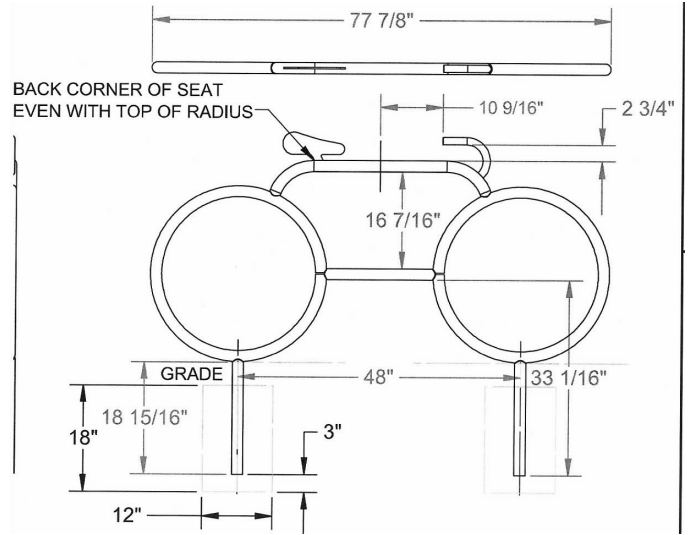

Cyclist Bike Rack

- 50.83 - 55.62 Lbs.
- 77 7/8" Length x 40 1/4" High.
- Heavy walled 3 1/2" O.D. steel tubing.
- Zinc rich primer TGIC epoxy powder coating.
- Available in surface (shown) or inground mount.
- One year warranty.

NOF# WC BKCY

WC BKCYSM	Cyclist Bike Rack, 50.83 Lbs. – Surface Mount.
WC BKCYIG	Cyclist Bike Rack, 55.62 Lbs. – Inground Mount.

BACK CORNER OF SEAT
EVEN WITH TOP OF RADIUS

BACK CORNER OF SEAT
EVEN WITH TOP OF RADIUS