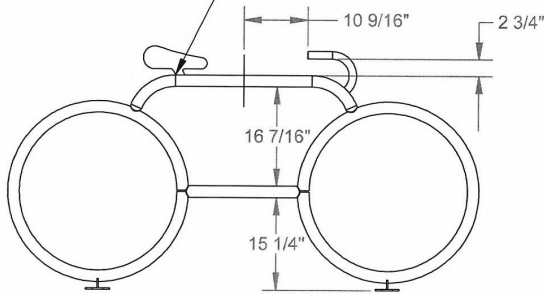

Cyclist Bike Rack

- 50.83 - 55.62 Lbs.
- 77 7/8" Length x 40 1/4" High.
- Heavy walled 3 1/2" O.D. steel tubing.
- Zinc rich primer TGIC epoxy powder coating.
- Available in surface (shown) or inground mount.
- One year warranty.

NOF# WC BKCY

WC BKCYSM	Cyclist Bike Rack, 50.83 Lbs. – Surface Mount.
WC BKCYIG	Cyclist Bike Rack, 55.62 Lbs. – Inground Mount.

BACK CORNER OF SEAT
EVEN WITH TOP OF RADIUS

BACK CORNER OF SEAT
EVEN WITH TOP OF RADIUS