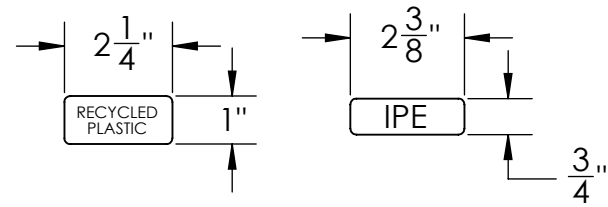

### FRAME

- **Material:** 3"x1" Steel tube
- **Finish:** Electro static powder coating
- **Color:** Black, White, Green, Tan, Dk. Brown, Dk. Green, Bronze and Blue.