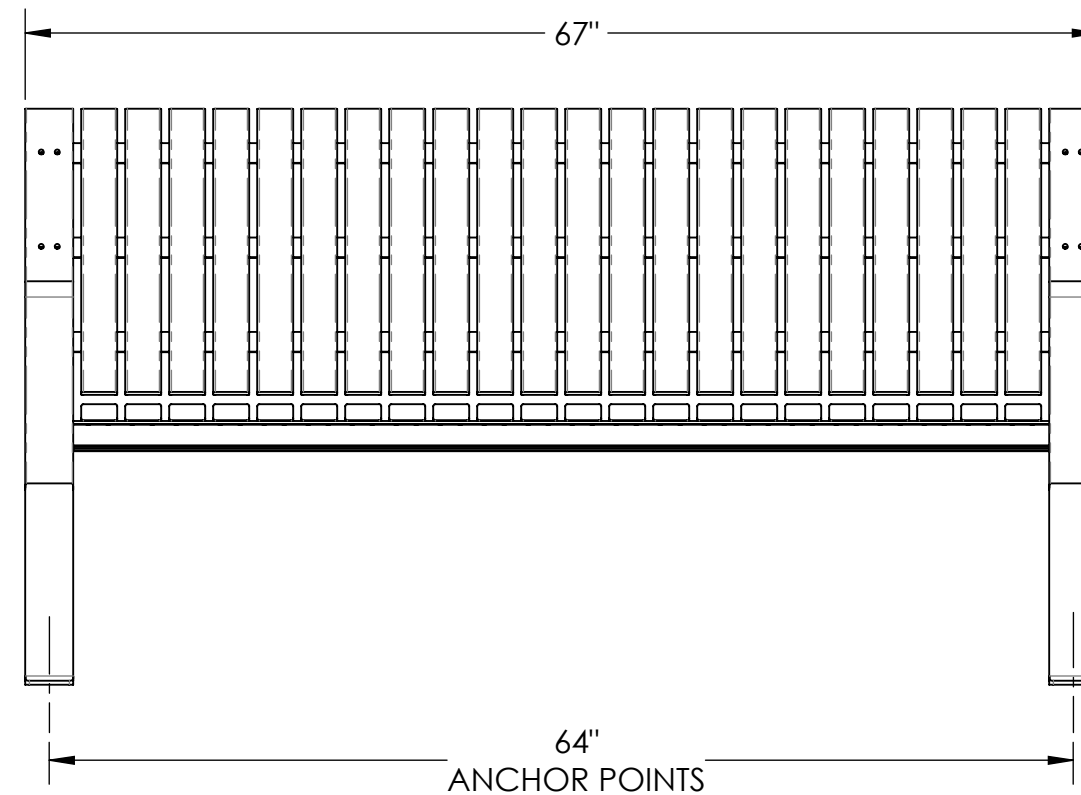

BOLT DOWN DETAIL

Riverstone benches are equipped for permanent attachment. Surface mount hardware not included.

DESCRIPTION:

RIVERSTONE BENCH - 67 L

WEIGHT: 145 LBS

SCALE: 1:12

SIZE
B