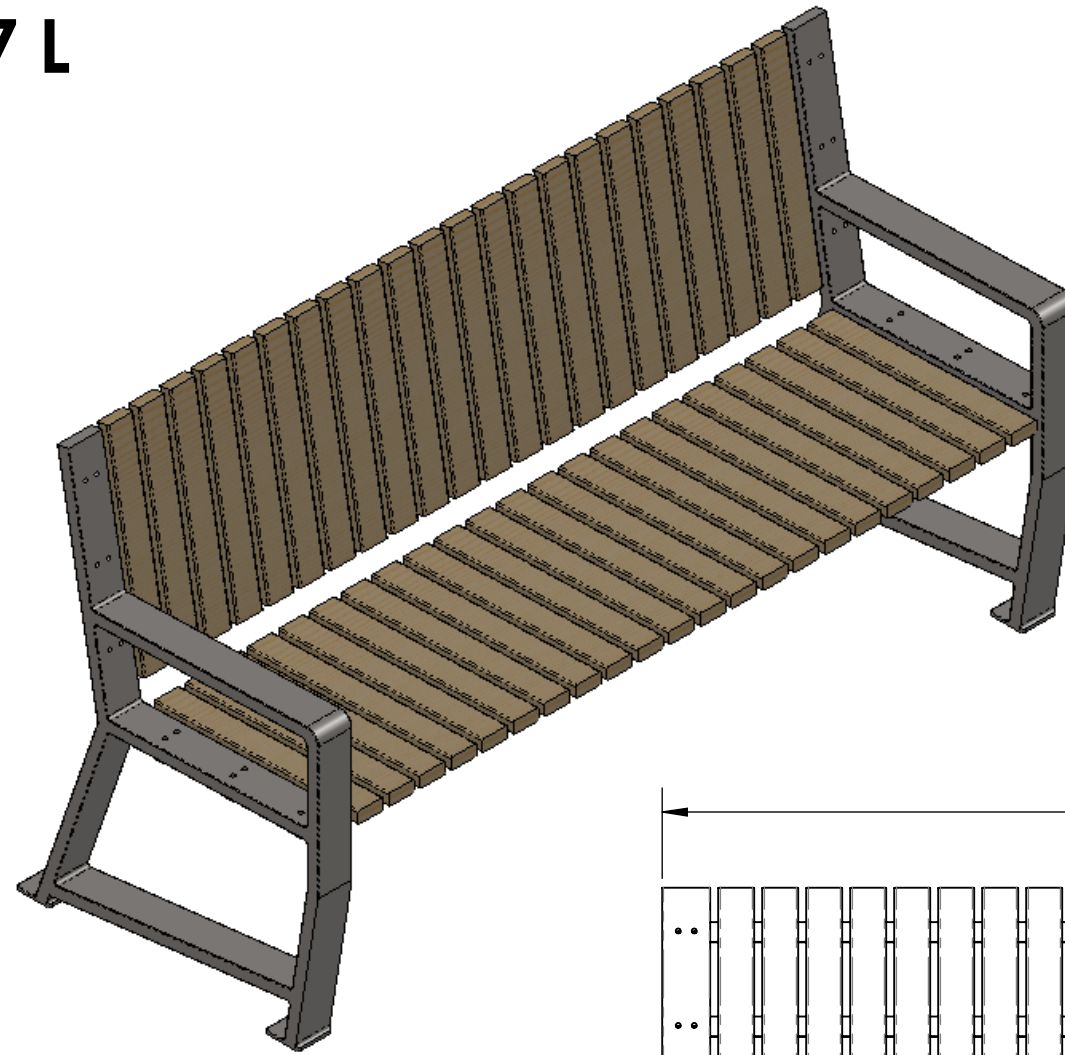

## RIVERSTONE BENCH - 67 L

### FRAME

- **Material:** 3"x1" Steel tube
- **Finish:** Electro static powder coating
- **Color:** Black, White, Green, Tan, Dk. Brown, Dk. Green, Bronze and Blue.

### PLASTIC RAILS

- **Material:** Polystyrene
- **Number of Rails:** 44
- **Finish:** Cedar or Redwood

### DESCRIPTION:

**RIVERSTONE BENCH - 67 L**

WEIGHT: 145 LBS

SCALE: 1:12

SIZE  
B