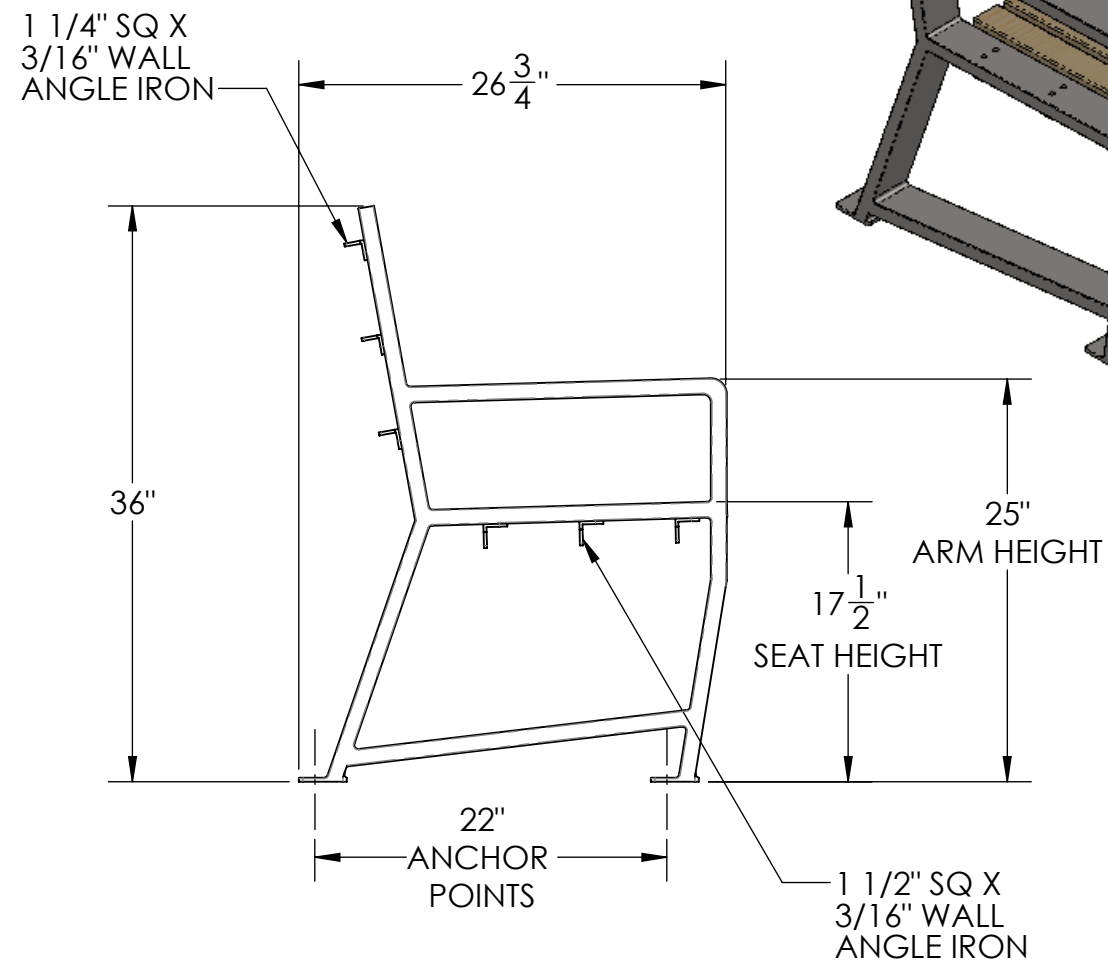

BOLT DOWN DETAIL

Riverstone benches are equipped for permanent attachment. Surface mount hardware not included.

DESCRIPTION:

RIVERSTONE BENCH - 67 L

WEIGHT: 145 LBS

SCALE: 1:12

SIZE
B